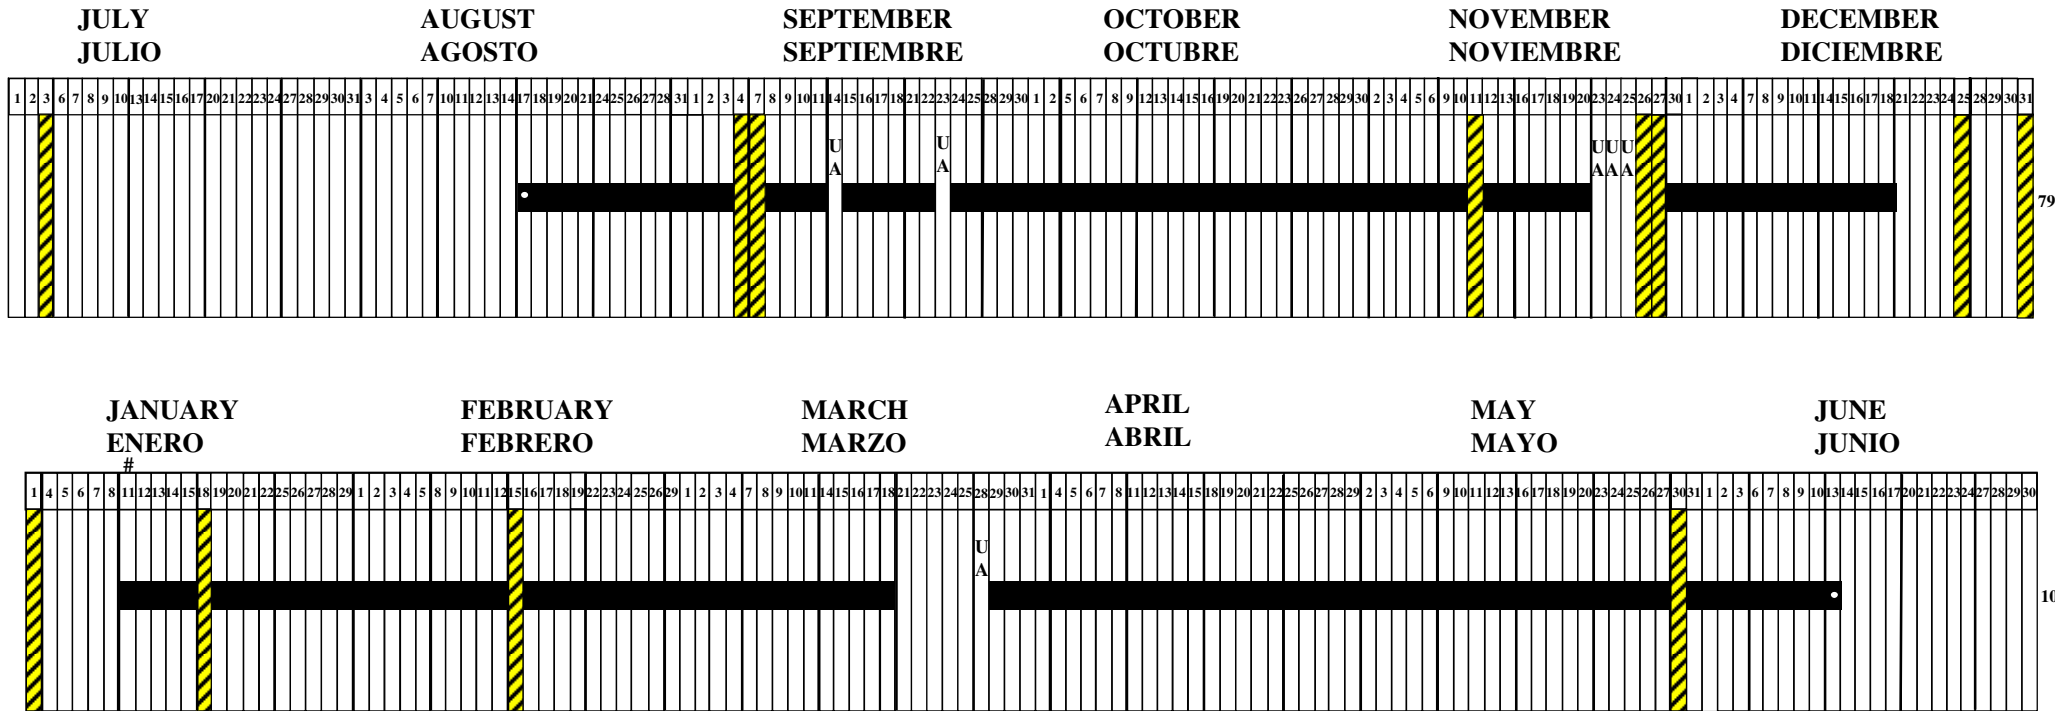

LOS ANGELES UNIFIED SCHOOL DISTRICT

DISTRITO ESCOLAR UNIFICADO DE LOS ANGELES

Board Approved
3/10/2015

■ Pupil Free Day
Monday, August 17, 2015
Monday, June 13, 2016

* If a school selects Monday,
January 11, 2016 as a Pupil Free
Day, then Monday, June 13, 2016
becomes an Instructional Day

SINGLE TRACK INSTRUCTIONAL SCHOOL CALENDAR 2015-2016

CICLO UNICO CALENDARIO ESCOLAR DE INSTRUCCIÓN

JANUARY ENERO							FEBRUARY FEBRERO							MARCH MARZO							APRIL ABRIL							MAY MAYO							JUNE JUNIO						
------------------	--	--	--	--	--	--	---------------------	--	--	--	--	--	--	----------------	--	--	--	--	--	--	----------------	--	--	--	--	--	--	-------------	--	--	--	--	--	--	---------------	--	--	--	--	--	--

IMPORTANT DATES:

07-03-2015 Independence Day	11-26 & 11-27-2015 Thanksgiving Holiday	03-21 thru 03-25-2016 Spring Recess	
08-17-2015 Pupil Free Day	12-21-2015 thru 01-08-2016 Winter Recess	03-28-2016 Cesar E. Chavez Birthday Observed	
08-18-2015 First Day of Instruction	# 01-11-2016 Second Semester Begins	05-30-2016 Memorial Day	
09-04-2015 Admissions Day	01-18-2016 Dr. Martin L. King, Jr.'s Birthday	* 06-10-2016 Last Day of Instruction	
09-07-2015 Labor Day	02-15-2016 Presidents' Day		
11-11-2015 Veterans Day Observed			